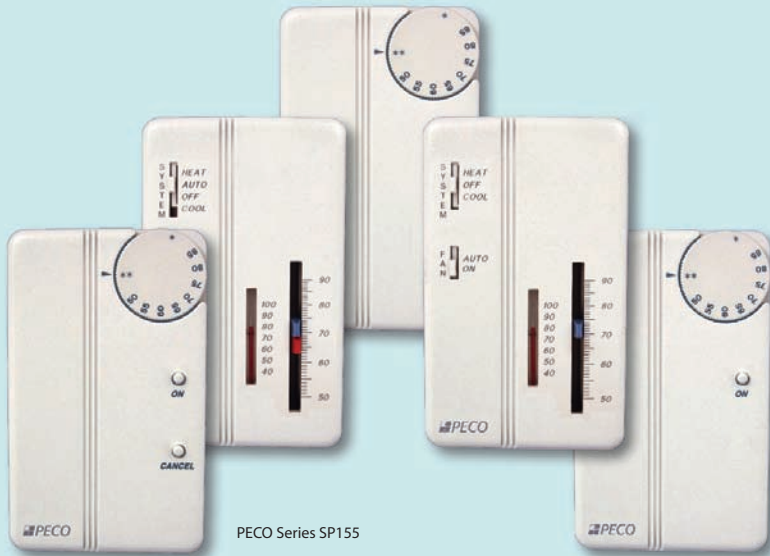

Trust what works & keep costs down

With more than three million PECO manufactured zone sensors installed, HVAC professionals can be assured that each PECO Series I55 Zone Sensor comes with proven reliability and seamless integration into Trane commercial thermal control applications. These high-quality Trane compatible zone sensors have become the steadfast, best-value choice.

Today, this family of commercial zone sensors is available at manufacturer-direct pricing. Giving you, and your customers, a tremendous price advantage.

PECO SPD 155-008

"...half the cost
of Trane zone sensors."

PECO Series SP155

PECO Series I55 commercial building zone sensors are engineered to work within Trane's VariTrac zoning, Tracer Summit building control and Voyager unitary climate systems. These best-value sensors enable HVAC professionals to deliver excellent control, monitoring, energy management and equipment diagnostic functions to a centralized controller.